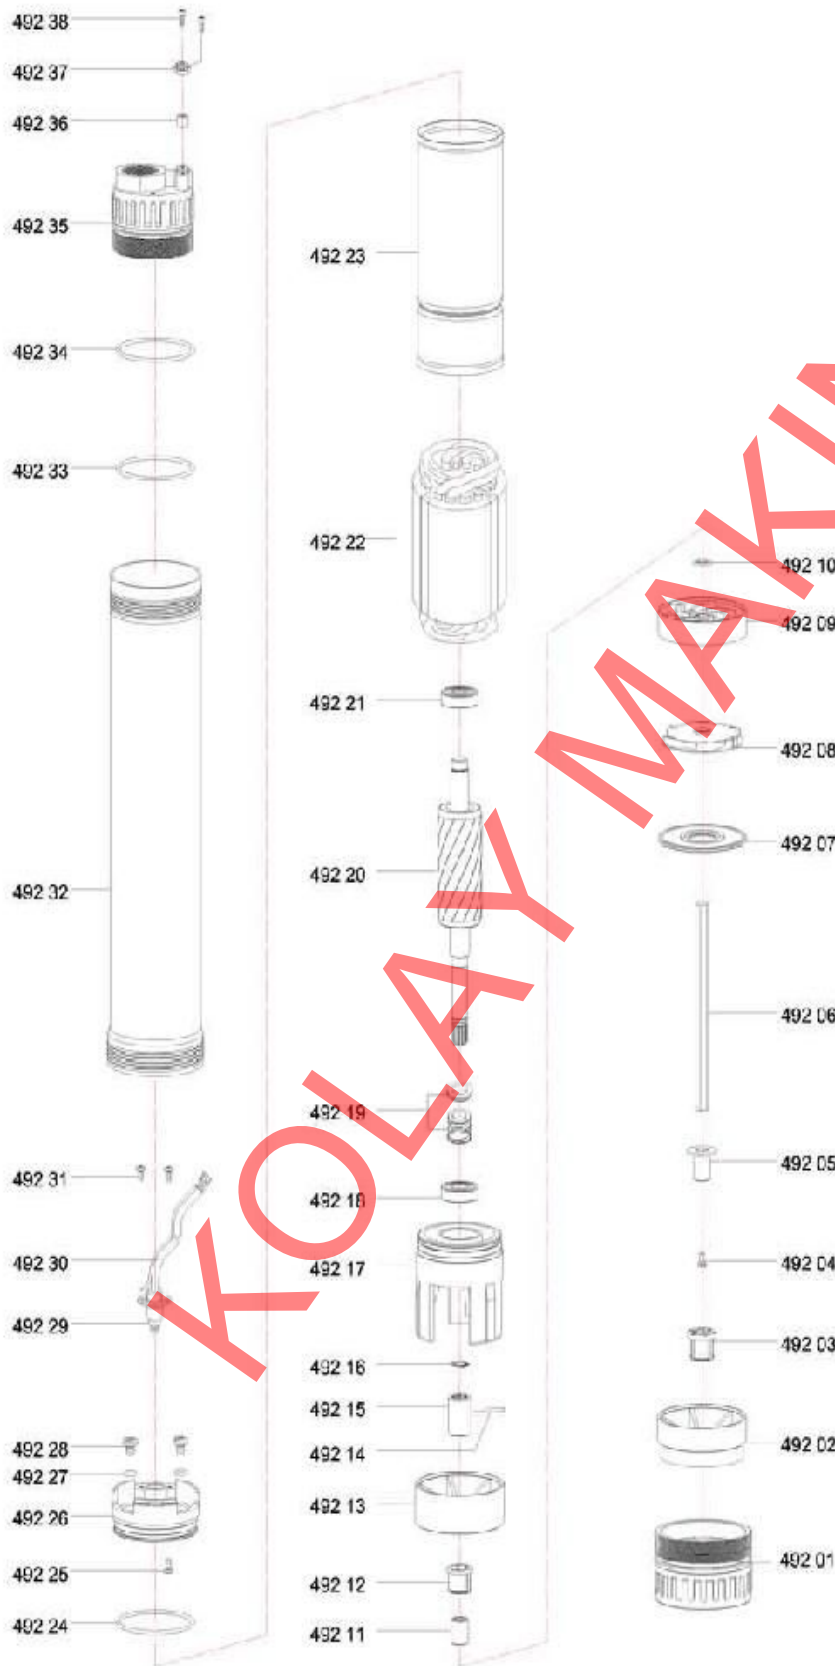

4SN

492 01	Suction support
492 02	lower support
492 03	Guide bush
492 04	Screw
492 05	Support sleeve
492 06	Shaft
492 07	Diffuser Cover
492 08	Impellor
492 09	Diffuser
492 10	Sealing gasket
492 11	Busing
492 12	Guide bush
492 13	upper support
492 14	Shaft pin
492 15	Coupling
492 16	Shaft ring
492 17	Oil chamber
492 18	Deep groove ball bearing
492 19	Mechanical seal
492 20	Motor rotor
492 21	Deep groove ball bearing
492 22	Motor stator
492 23	Motor pipe
492 24	*O*ring
492 25	Screw
492 26	Bearing seal
492 27	*O*ring
492 28	Screw
492 29	Cable shield sleeve
492 30	Cable
492 31	Screw
492 32	pump pipe
492 33	*O*ring
492 34	*O*ring
492 35	Outlet
492 36	Cable shield sleeve
492 37	Cable cover
492 38	Screw