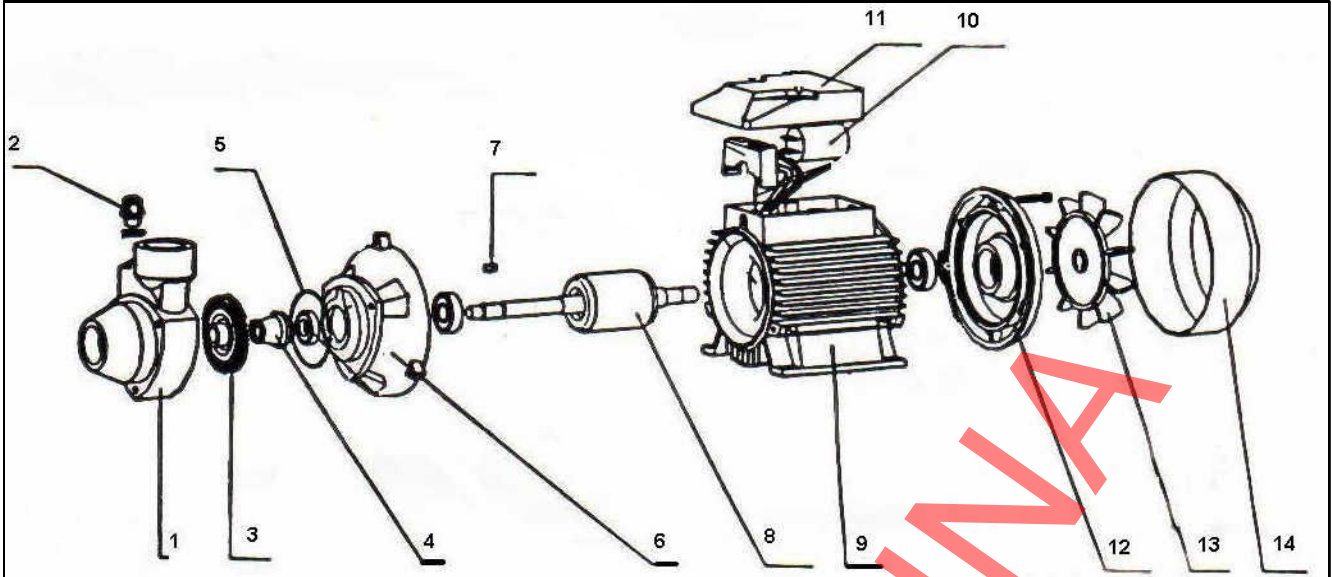

PR50, PRQ50, PR80, PR100, PR40-150, PH100 POMPA YEDEK PARA LİSTESİ

RESİM	POMPA MODELİ	YEDEK PARA ADI	
1	PR 50	ÖN GÖVDE	PUMP FRONT BODY(with brass malar)
1	PRQ50	ÖN GÖVDE	PUMP FRONT BODY(with brass malar)
1	PR 80	ÖN GÖVDE	PUMP FRONT BODY(with brass malar)
1	PR 100	ÖN GÖVDE	PUMP FRONT BODY(with brass malar)
1	PH 100	ÖN GÖVDE	PUMP FRONT BODY(with brass malar)
1	PR 40-150	ÖN GÖVDE	PUMP FRONT BODY(with brass malar)
2	PR50-PRQ50	VİDA	SCREW (AIR TAKEING)
3	PR50-PRQ50	SU PERVANESİ	IMPELLER
3	PR 80	SU PERVANESİ	IMPELLER
3	PR 100	SU PERVANESİ	IMPELLER
3	PH 100	SU PERVANESİ	IMPELLER
3	PR 40-150	SU PERVANESİ	IMPELLER
4	PR50-PRQ50-PR80-PR100	MEKANİK SALMASTRA	MECHANICAL SEAL
4	PH100	MEKANİK SALMASTRA	MECHANICAL SEAL
4	PR 40-150	MEKANİK SALMASTRA	MECHANICAL SEAL
5	PR 50 - PRQ50	O RİNG	O RING
5	PR 80 - PR 100 - PH 100	O RİNG	O RING
5	PR 40-150	O RİNG	O RING
6	PR 50	ARKA GÖVDE	ABOVE COVER(with brass malar)
6	PRQ50	ARKA GÖVDE	ABOVE COVER(with brass malar)
6	PR 80 - PR 100	ARKA GÖVDE	ABOVE COVER(with brass malar)
6	PH 100	ARKA GÖVDE	ABOVE COVER(with brass malar)
6	PR 40-150	ARKA GÖVDE	ABOVE COVER(with brass malar)
7	PR50-PRQ50-PR80-PR100-PH100-PR40 150	KAMA	KEY
8	PR 50 - PRQ50	ROTOR + ŞAFT	ROTOR (WITH WELDING S/S SHAFT)
8	PR 80	ROTOR + ŞAFT	ROTOR (WITH WELDING S/S SHAFT)
8	PR 100	ROTOR + ŞAFT	ROTOR (WITH WELDING S/S SHAFT)
8	PH 100	ROTOR + ŞAFT	ROTOR (WITH WELDING S/S SHAFT)
8	PR 40-150	ROTOR + ŞAFT	ROTOR (WITH WELDING S/S SHAFT)